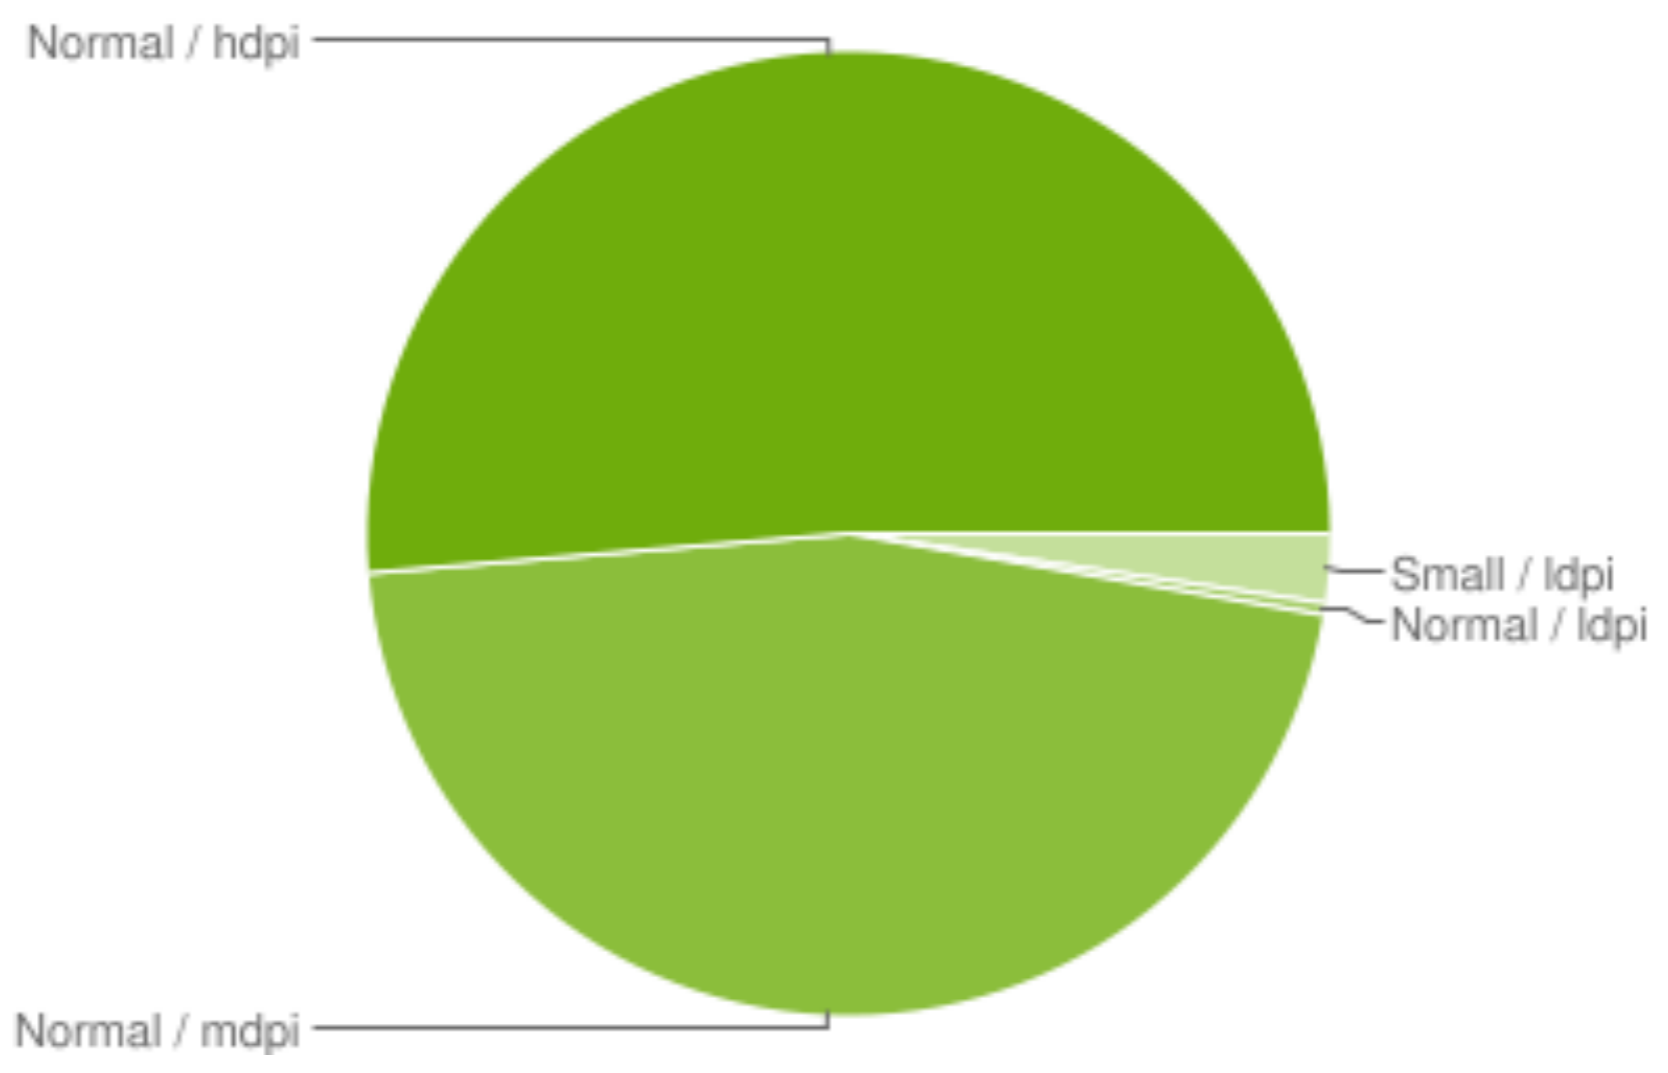

Android Versioner

Version	Code	Dato
1.5	CupCake	30 Apr 2009
1.6	Donut	15 Sept
2.0/2.1	Eclair	28 Oct 2009
2.2	Froyo	20 May 2010
2.3	Gingerbread	Dec 2010
3.0	Honeycomb	2011

Android Versioner

Ice Cream Sandwich...