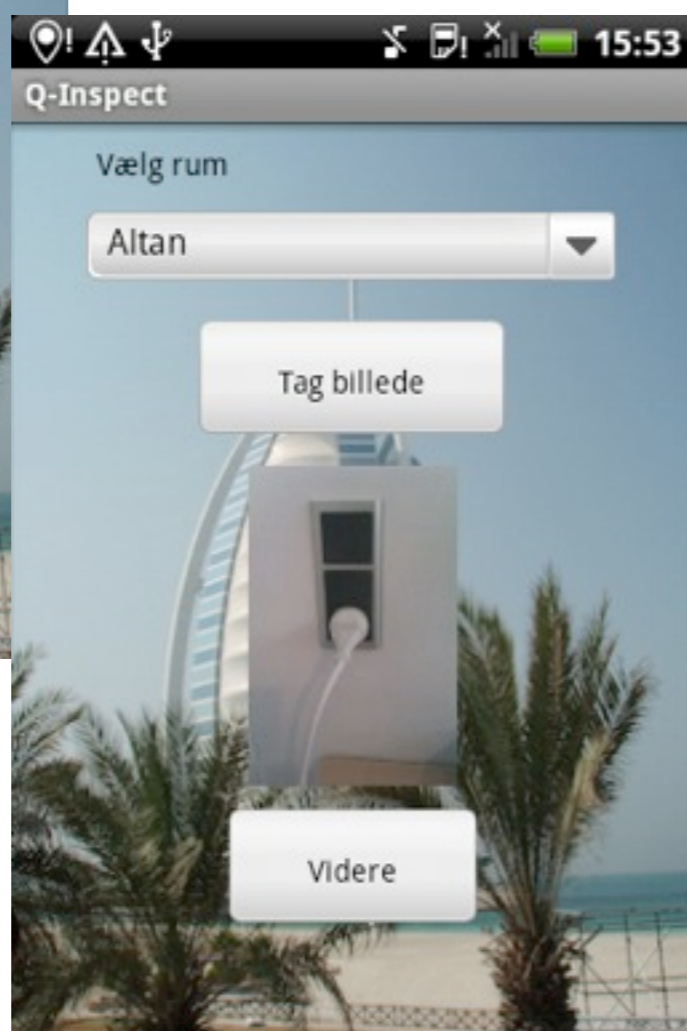

Dato for tilsyn: 23/09-2010
	Udført af: Jesper Wolters

Sag: 2010-005

Tilsyn

Følgende er blev konstateret ved tilsyn.
Generelt fint tømmerarbejde.
Der er enkelte bemærkninger.
Der mangler afdækning for isolering i åbne områder. Isolering må ikke bliver fugtigt ved regn.
Fugning omkring El indføringer er ikke tætte og vil ikke kunne klare en test ved tryk.
Der er ikke etableret forbindelse med eksisterende dampspærre i skråvægge og skunk. Tømmer skal redegøre for tætheden inden udførelse.
SBI anvisning 214 – Klimaskærmens lufttæthed. 2007.
Der ønskes en dokumentation for lim, som anvendes for tæthed. Dette er blot for at klarlægge brug af materiale.

Dato: 23/09-2010

GPS: 9.98420311N, 55.71163794E

Sted: Endegavl 1

Ansvarlig : Tømmer

[Afspil lyd](#)

Bemærkning:

I stueplan mangler afdækning for slagregn i dør-udskæringer.