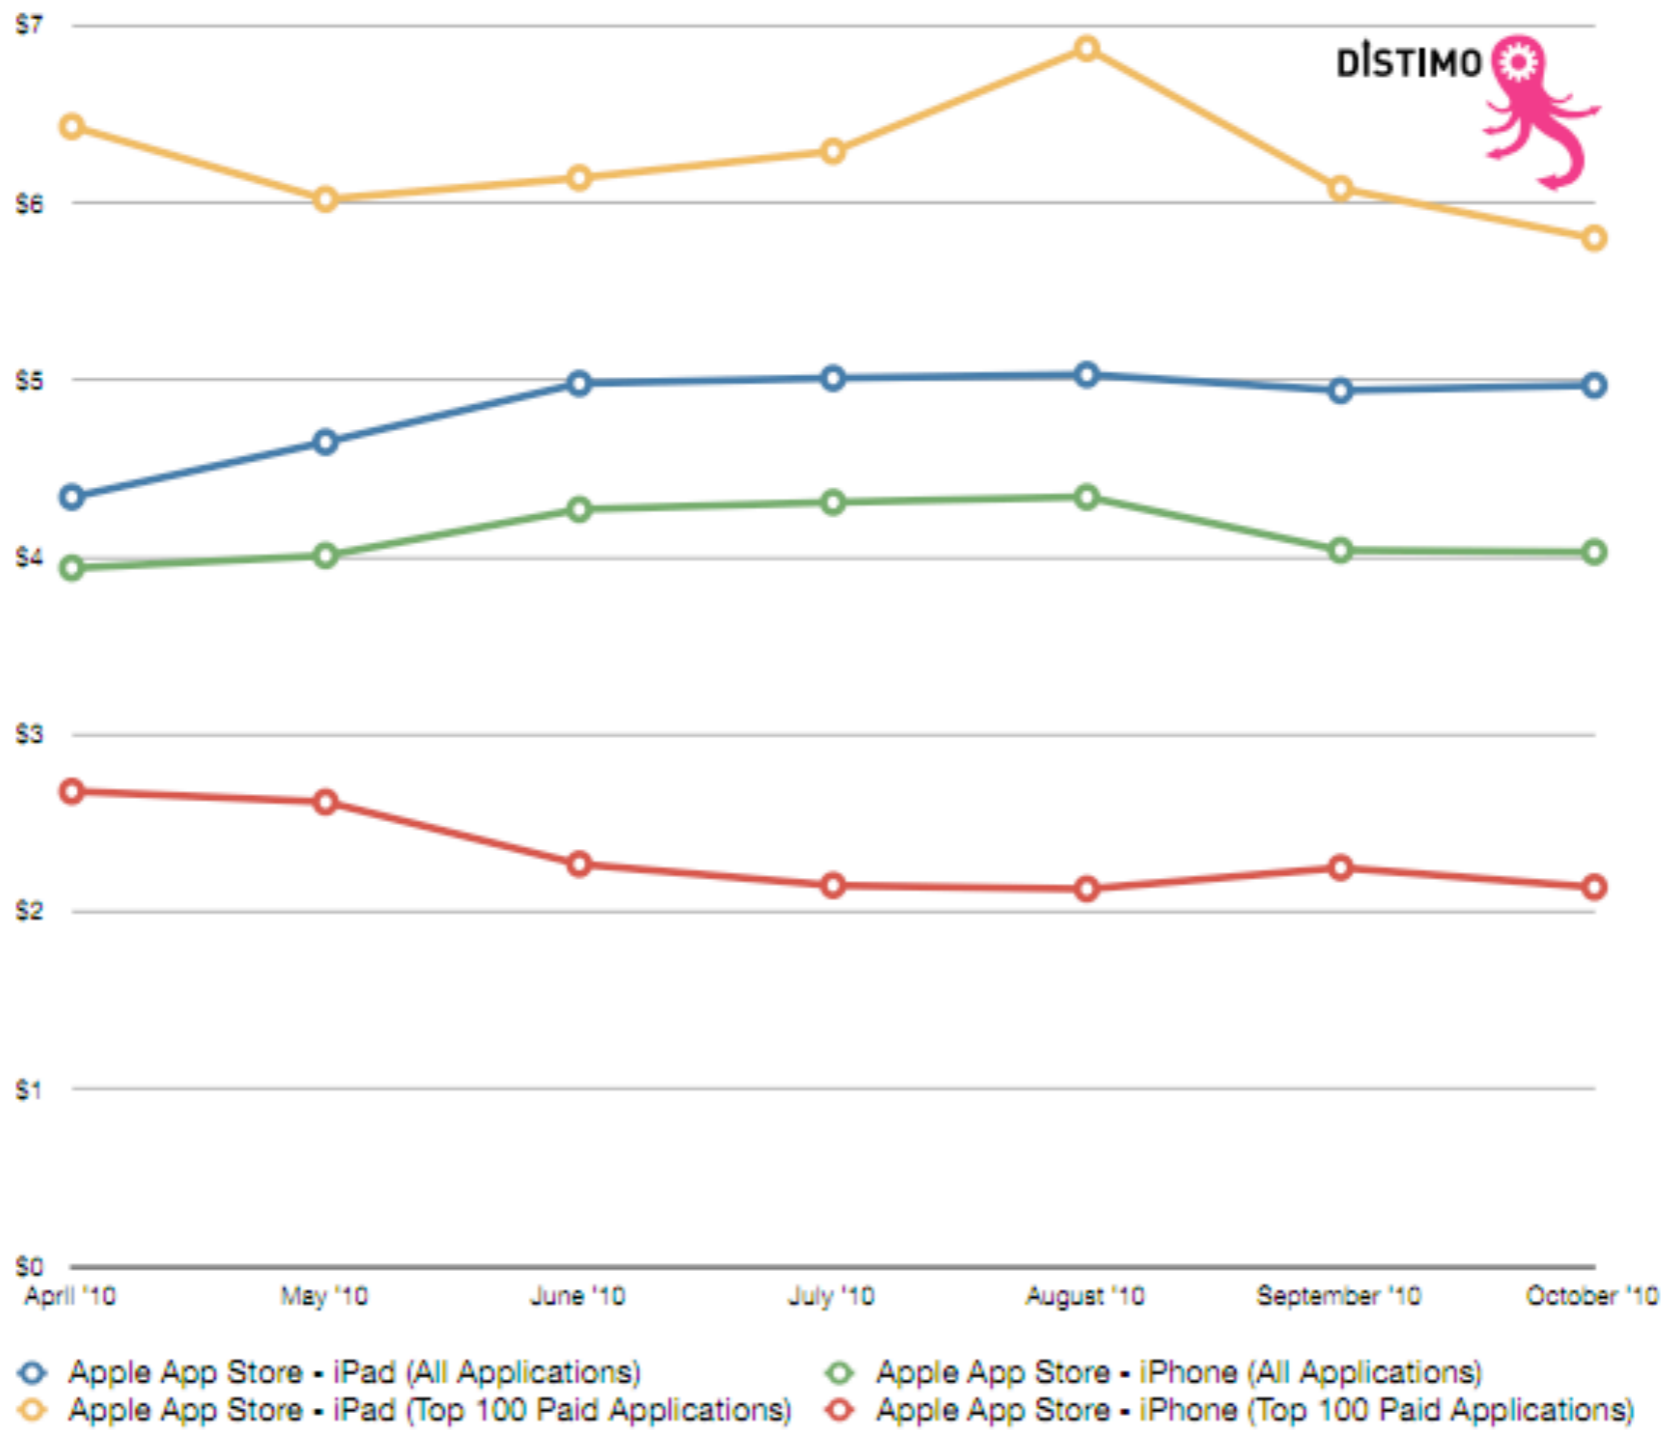

5

Show me the money

App Stores

Device Manufacturer

OS Developer

Operator

Independent

Average Application Price - Apple App Store (United States)

FREE VS PAID

■ Percentage Free ■ Percentage Paid

Android - Open Handset Alliance

Open Handset Alliance

Android - Platformen

Hardware

- HTC Dream 22 Oktober 2008
- 200.000 Android devices aktiveret, hver dag
- 100+ Android devices på markedet nu - 10+ tablets
- Der sælges nu mere Android end iPhone

Android Versioner

Version	Code	Dato
1.5	CupCake	30 Apr 2009
1.6	Donut	15 Sept
2.0/2.1	Eclair	28 Oct 2009
2.2	Froyo	20 May 2010
2.3	Gingerbread	Dec 2010
3.0	Honeycomb	2011

Android Versioner

Ice Cream Sandwich...