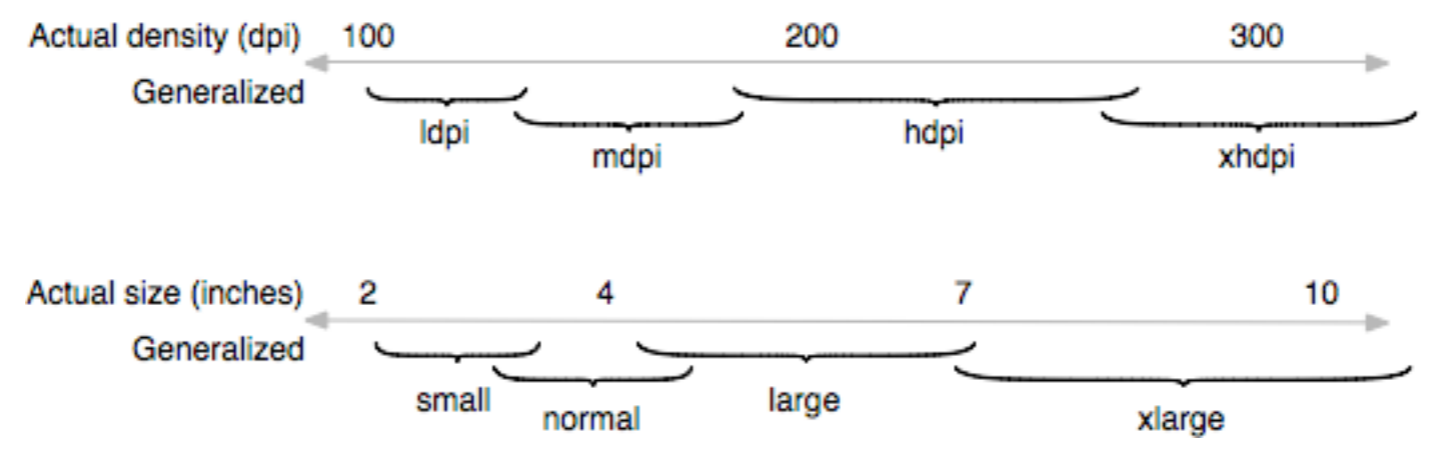

Android Versioner

Version	Code	Dato
1.5	CupCake	30 Apr 2009
1.6	Donut	15 Sept
2.0/2.1	Eclair	28 Oct 2009
2.2	Froyo	20 May 2010
2.3	Gingerbread	Dec 2010
3.0	Honeycomb	2011

Android Versioner

Ice Cream Sandwich...