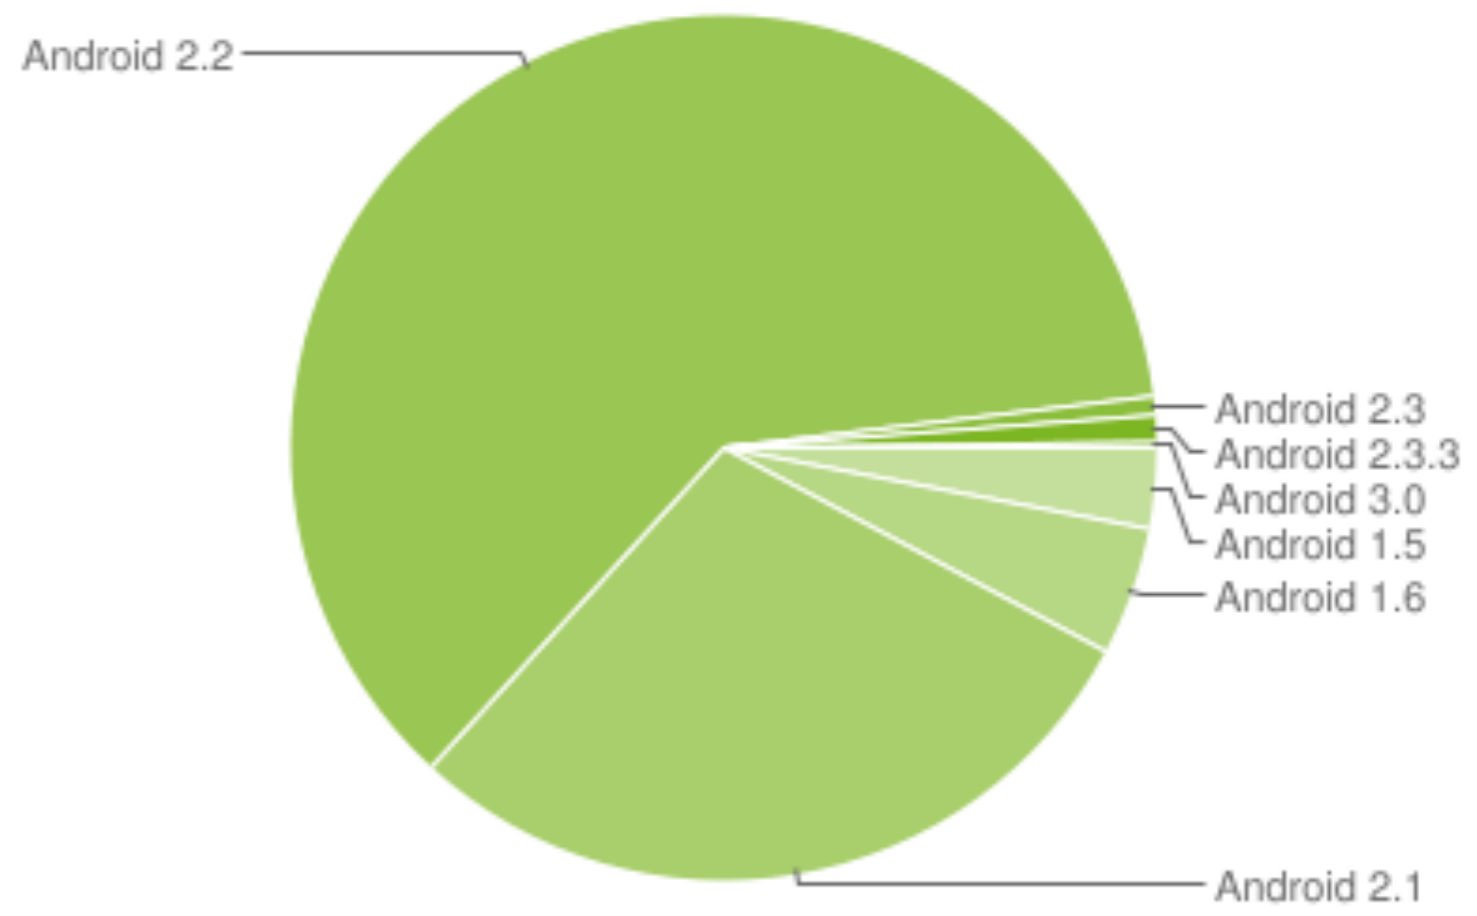

Android Versioner

Version	Code	Dato
1.5	CupCake	30 Apr 2009
1.6	Donut	15 Sept
2.0/2.1	Eclair	28 Oct 2009
2.2	Froyo	20 May 2010
2.3	Gingerbread	Dec 2010
3.0	Honeycomb	2011

Android Versioner

Ice Cream Sandwich...